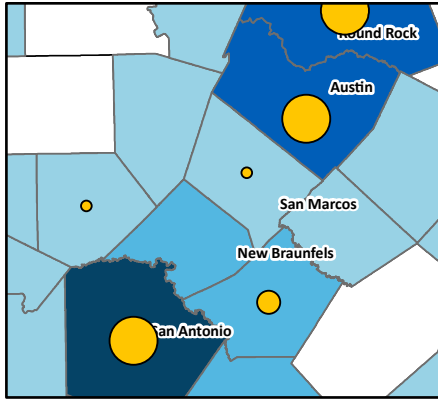

# Child Passenger Safety (CPS) Technicians and Instructors by Counties, Texas: January 2025

Austin - San Antonio

Dallas-Fort Worth