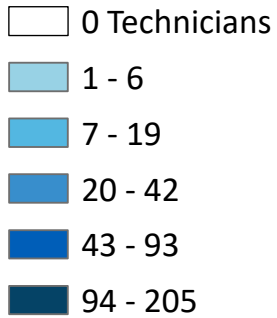

Technicians By County (N = 1,786)

Instructors By County (N = 96)

El Paso